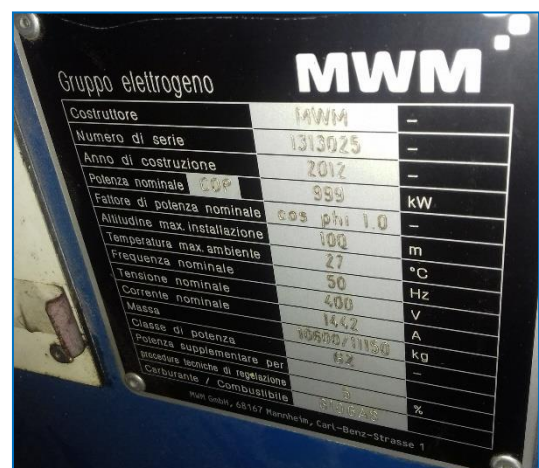

1 UNIT BIOGAS GENSET FOR SALE

1x MWM TCG 2020 V12 / Power: 1.027 kW

www.rsmotor.es

RS Motor MAIN CHARACTERISTICS RS Motor

- **Manufacturer:** MWM/ Model: TCG 2020 V12
S/N: 2210152
- **Power:** 1.027 kW / 1.500 r.p.m
- **Year of manufacture:** 2012
- **Fuel:** BIOGAS
- **Ignition System:** TEM Ignition System ZS3
- **Speed governor:** Heinzmann STG-30-01
- **Turbocharger type:** TPS 52-F32
- **Generator:** MJB 450LB4 B24 – 1850 kVA – 50 Hz / Serial number: MZ16421

- Group stopped, available for removing and delivery
- Engine color: electric blue
- 32.000-36.000 running hours since new
- Dimensions: LxWxH (cm): 450x150x180
- Weight: 10.500 kg

For more information, contact us: rsmotor@rsmotor.es